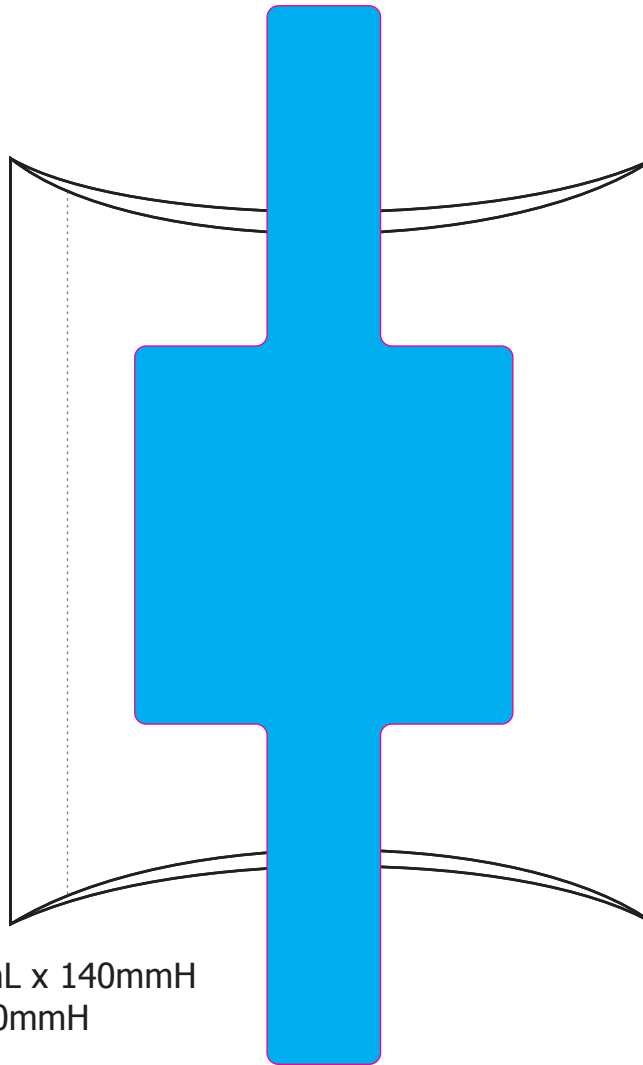

Pink outline shows
border, this line
not printed

FRONT - LABEL
DIGITALLY
PRINTED

Maximum label size: Band 15mmL x 140mmH
& Centre Area Up to 50mmL x 50mmH
(top cut to any shape)

Printed on White